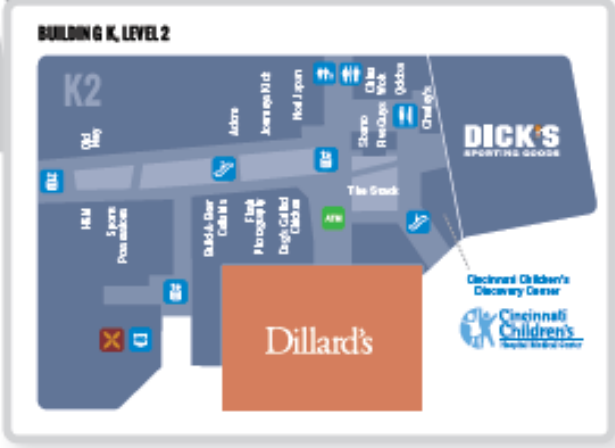

- DIRECTORY LEGEND**
- Escalator
  - Elevator
  - Family Restroom
  - Restrooms
  - Security Office
  - Lift/Espresso/Train Display
  - Valet Parking
  - Lobby Entrance
  - Food Hall
  - ATM
  - Parking
  - Management Office
  - Liberty Center Concierge
    - Gift Cards
    - Lost & Found
    - Strollers
    - Wheelchairs
  - Retail & Dining
  - The Foundry
  - Department Store
  - Residential & Retail
  - Hotel

Ramp from I-75